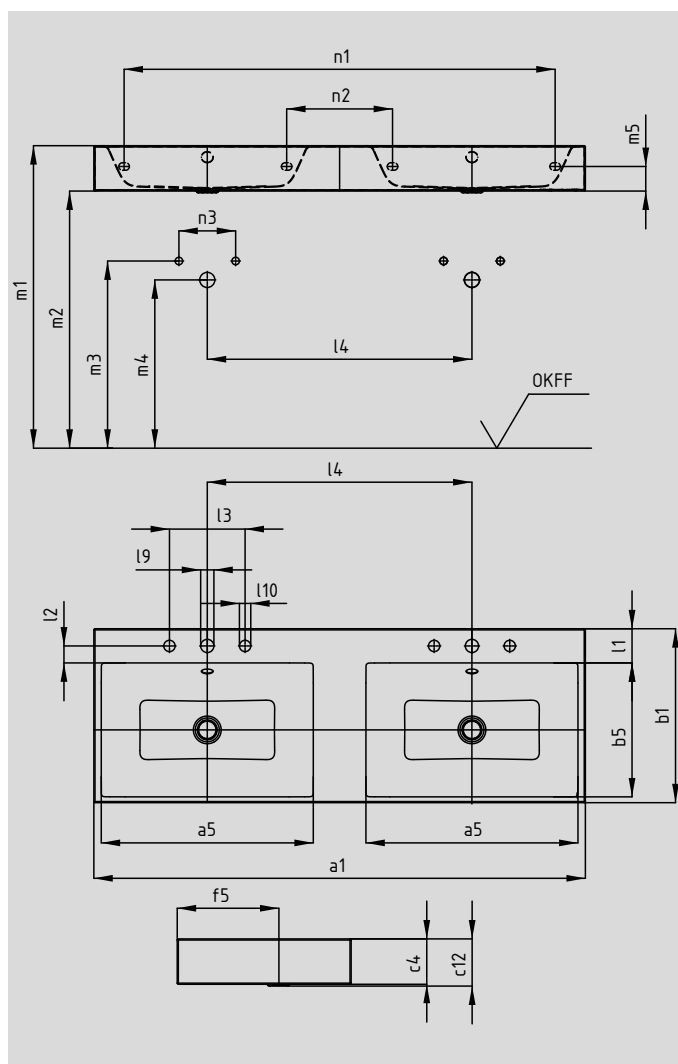

PURO WALL-HUNG DOUBLE WASHBASIN

- extension of the PURO range by a spacious double washbasin in a stylish design
- modern generously sized double washbasins ideal for the family bathroom
- generous rims allow ample space for your bathroom accessories
- made of KALDEWEI steel enamel
- designed by Anke Salomon

Similar illustration

Model No.		3170
External length	a_1	1300 mm
Internal length	a_5	560 mm
External width	b_1	460 mm
Internal width	b_5	354 mm
Height of rim	c_4	120 mm
Distance basin surface to bottom edge of waste hole	c_{12}	125 mm
Distance outer edge to centre of waste hole	f_5	267,5 mm
Depth of tap deck	l_1	90,5 mm
Distance tap holes to edge	l_2	45 mm
Distance of tap holes	l_3	200 mm
Distance of tap holes	l_4	700 mm
Diameter of centre tap hole	l_9	35 mm
Diameter of outside tap holes (3 tap holes only)	l_{10}	30 mm
Distance FF*1 to top edge of basin surface	m_1	820 - 850 mm
Distance FF*1 to bottom edge (washbasin)	m_2	700 - 730 mm
Distance FF*1 to centre of water inlet	m_3	570 - 600 mm
Distance FF*1 to centre of drain hole wall connection	m_4	520 - 580 mm
Distance bottom edge to centre of fixing hole	m_5	65 mm
Outer distance of fixing holes	n_1	1140 mm
Inner distance of fixing holes	n_2	280 mm
Distance hot/cold water inlet	n_3	80 - 150 mm
Weight of the enamelled washbasin in kg		24,8