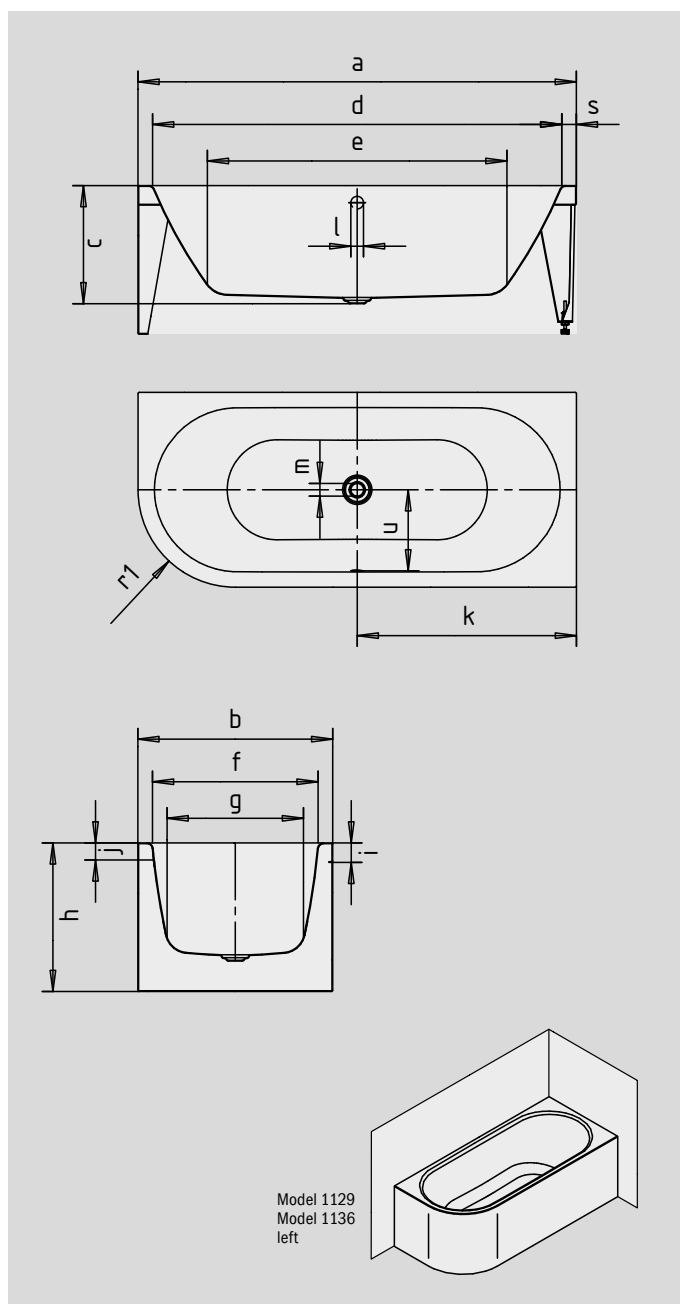

MEISTERSTÜCK

CENTRO DUO 1 LEFT

CORNER INSTALLATION LEFT (2-SIDED)

- bath made of high-quality steel enamel with enamelled panelling on two sides
- specially designed for corner installation
- available in left-hand and right-hand version
- enamel surface with exclusive easy-clean finish
- purism and simple elegance are defining features of this bath
- enamelled waste cover and overflow knob integrated in the bath design (also available with filling function)
- made of KALDEWEI steel enamel

Similar illustrations

Model No.		1129	1136
External length	a	1700	1800 mm
External width	b	750	800 mm
Depth	c	485	485 mm
Internal length (top)	d	1580	1680 mm
Internal length (bottom)	e	1130	1230 mm
Internal width (top)	f	630	680 mm
Internal width (bottom)	g	510	560 mm
Height of bath	h	610	610 mm
Height of rim	i	80	80 mm
Distance top edge to centre of overflow hole	j	70	70 mm
Distance bath edge to centre of drain hole	k	850	900 mm
Diameter of overflow hole	l	52	52 mm
Diameter of drain hole	m	52	52 mm
Radius	r ₁	375	400 mm
Width of rim (foot end; lengthwise)	s	60	60 mm
Distance between centre holes	u	307	332 mm
Water volume** in litres		156	195
Weight of the enamelled bath in kg		99	108
Waste connection diameter		40/50	40/50 mm
Fill fitting connection		1/2"	1/2"

Subject to technical alterations, tolerances and errors. Similar illustrations.
 ** 70 litres displacement on average.

KALDEWEI